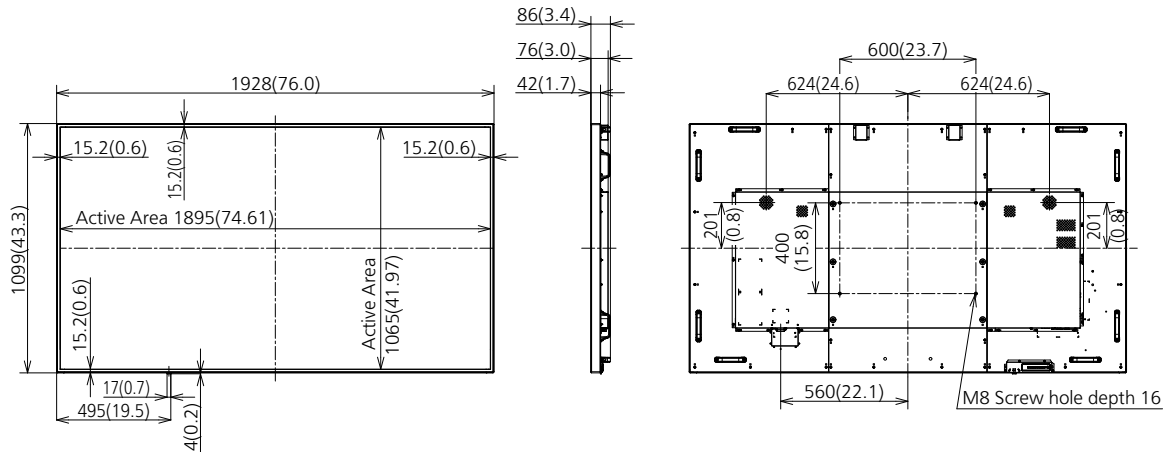

#### ■ MECHANICAL

Dimension (W x H x D) including handles	1928 x 1099 x 86 mm (75.91" x 43.27" x 3.39")
not including handles	1928 x 1099 x 76 mm (75.91" x 43.27" x 2.99")
Weight	Approx. 66 kg (145.5 lbs)
Bezel Color	Black
Bezel Width	T/R/L/B 15.2 mm (0.60")
Carton Dimensions (W x H x D)	2224 x 1427 x 373 mm (87.56 x 56.19 x 14.69")
Gross Weight	Approx. 89 kg (196.3 lbs)
Cabinet Material	Front: Metal / Back: Metal
Pitch for Wall-Hanging	VESA Compliant 600 x 400 mm (23.62" x 15.8") (Installed by: M8 screws / Screw hole depth 16 mm (0.63"))

\*1 The availability varies depending on the country.

\*2 Multi-Monitoring Control Software Ver. 2.0 or later is required.

**DIMENSIONS**

Cautions: This drawing is not a scale  
Units : mm (inch)

**CONNECTION TERMINAL**